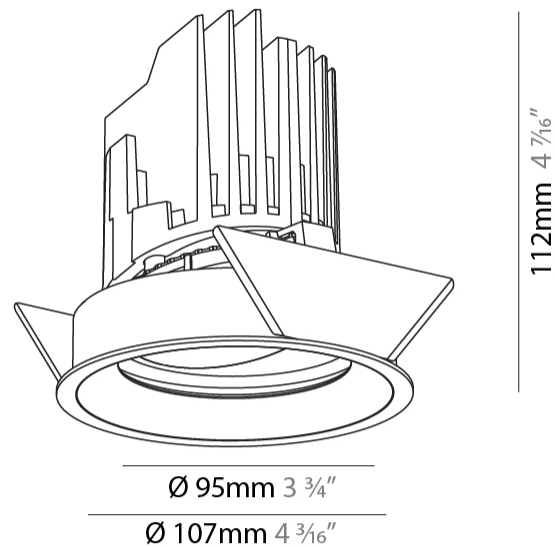

### PHYSICAL

Shape: Round  
 Diameter (mm): 107  
 Diameter (in): 4 3/16  
 Height (mm): 112  
 Height (in): 4 7/16  
 Ceiling Thickness (mm): 10 / 12.5 / 15  
 Ceiling Thickness (in): 3/8 or 1/2 or 9/16  
 Min. Recessing Depth (mm): 130  
 Min. Recessing Depth (in): 5 1/8  
 Light Distribution: Adjustable / Downlight  
 Weight (kg): 0.47  
 Weight (lbs): 1.04  
 Fixture Finish: SSR / BKV / CWI / CRY / HAB / UFT / ITA / RUA / FTG / MYG / LOD / PUS / FRO / FUP / KIA / POP / BLS / SPG / MEY / GOH / GUM / CHC / COM / ABZ / JAG / OBR / MOS / ROR  
 Fixture Material: Aluminum Die Cast  
 Cut-out Measurements: 98mm / 3 7/8"

### OPTICAL

Reflector°: 10  
 Adjustability: Rotational 355°; Tilt 30°

### RATINGS AND CERTIFICATIONS

Certified By: Certified for North American Standards  
 IP rating: IP20

	98mm 3 7/8"	130mm 5 1/8"	10   15mm 3/8"   9/16"	30°	355°	

Shape: Round  
 Diameter (mm): 107  
 Diameter (in): 4 3/16  
 Height (mm): 112  
 Height (in): 4 7/16  
 Ceiling Thickness (mm): 10 / 12.5 / 15  
 Ceiling Thickness (in): 3/8 or 1/2 or 9/16  
 Min. Recessing Depth (mm): 130  
 Min. Recessing Depth (in): 5 1/8  
 Light Distribution: Adjustable / Downlight  
 Weight (kg): 0.473  
 Weight (lbs): 1.04  
 Fixture Finish: SSR / BKV / CWI / CRY / HAB / UFT / ITA / RUA / FTG / MYG / LOD / PUS / FRO / FUP / KIA / POP / BLS / SPG / MEY / GOH / GUM / CHC / COM / ABZ / JAG / OBR / MOS / ROR  
 Fixture Material: Aluminum Die Cast  
 Cut-out Measurements: 98mm / 3 7/8"