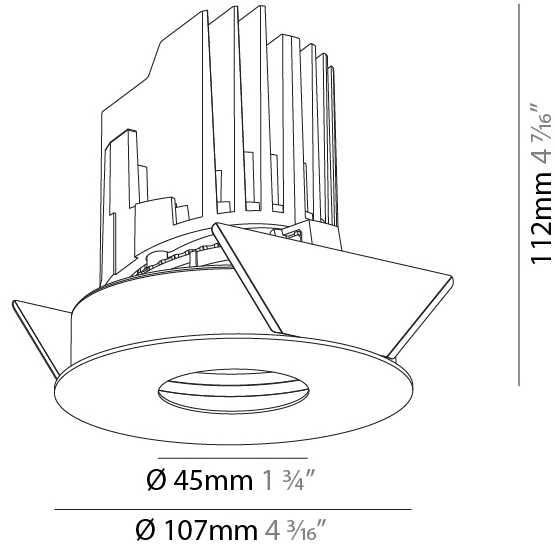

### PHYSICAL

Shape: Round  
 Diameter (mm): 107  
 Diameter (in): 4 3/16  
 Height (mm): 112  
 Height (in): 4 7/16  
 Ceiling Thickness (mm): 10 / 12.5 / 15  
 Ceiling Thickness (in): 3/8 or 1/2 or 9/16  
 Min. Recessing Depth (mm): 130  
 Min. Recessing Depth (in): 5 1/8  
 Light Distribution: Adjustable / Downlight  
 Weight (kg): 0.47  
 Weight (lbs): 1.04  
 Fixture Finish: SSR / BKV / CWI / CRY / HAB / UFT / ITA / RUA / FTG / MYG / LOD / PUS / FRO / FUP / KIA / POP / BLS / SPG / MEY / GOH / GUM / CHC / COM / ABZ / JAG / OBR / MOS / ROR  
 Fixture Material: Aluminum Die Cast  
 Cut-out Measurements: 98mm / 3 7/8"

Shape: Round  
 Diameter (mm): 107  
 Diameter (in): 4 3/16  
 Height (mm): 112  
 Height (in): 4 7/16  
 Ceiling Thickness (mm): 10 / 12.5 / 15  
 Ceiling Thickness (in): 3/8 or 1/2 or 9/16  
 Min. Recessing Depth (mm): 130  
 Min. Recessing Depth (in): 5 1/8  
 Light Distribution: Adjustable / Downlight  
 Weight (kg): 0.473  
 Weight (lbs): 1.04  
 Fixture Finish: SSR / BKV / CWI / CRY / HAB / UFT / ITA / RUA / FTG / MYG / LOD / PUS / FRO / FUP / KIA / POP / BLS / SPG / MEY / GOH / GUM / CHC / COM / ABZ / JAG / OBR / MOS / ROR  
 Fixture Material: Aluminum Die Cast  
 Cut-out Measurements: 98mm / 3 7/8"

**OPTICAL**

Reflector°: 10  
 Adjustability: Rotational 355°; Tilt 30°

**RATINGS AND CERTIFICATIONS**

Certified By: Certified for North American Standards  
 IP rating: IP20

PROJECT
TYPE
SPECIFIER
QUANTITY
DATE